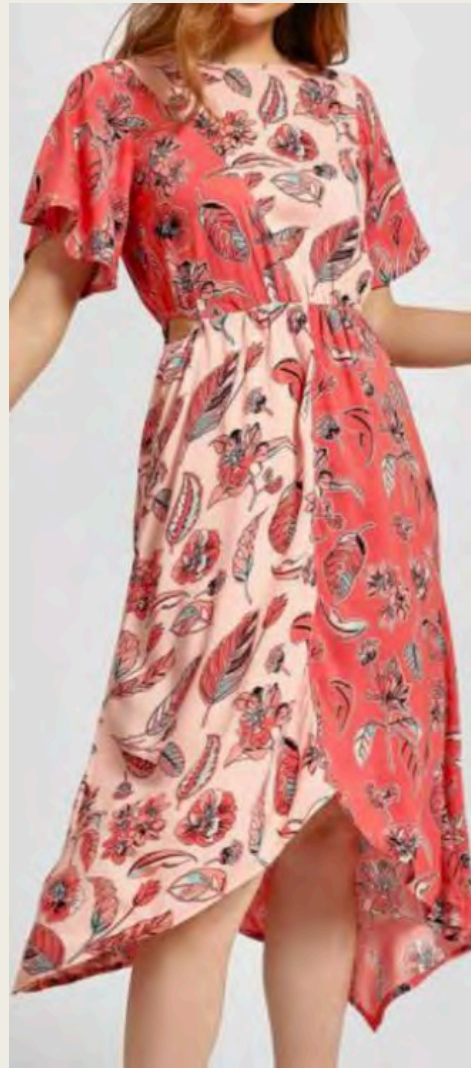

SOLTHREDZ

Womenswear

Satin Stretch Maxi Dress

Lace Cut Out Dresses

Viscose Crepe Halter Dress
Digital Printed:
Rotary Printed:

Double Belted Dress

Cutout Moss Printed Dress
Digital Printed:

Printed Slub Shirt Dress

Pin Stripe Ruffle Dress

Embroidery Seersucker Dress

Cotton Blend Dress

Seersucker Checks Dress

30s Viscose Rotary
Printed:

Rotary Printed: Digital
Printed:

Wrap Dress

Printed Dresses

Dress: Coord
Set:

Herringbone Jacquard Knit Set

Scuba Knit Coord Set

Lace Coord

Pleated Printed Georgette Skirt

Seersucker Coord Set with pockets

Bottoms